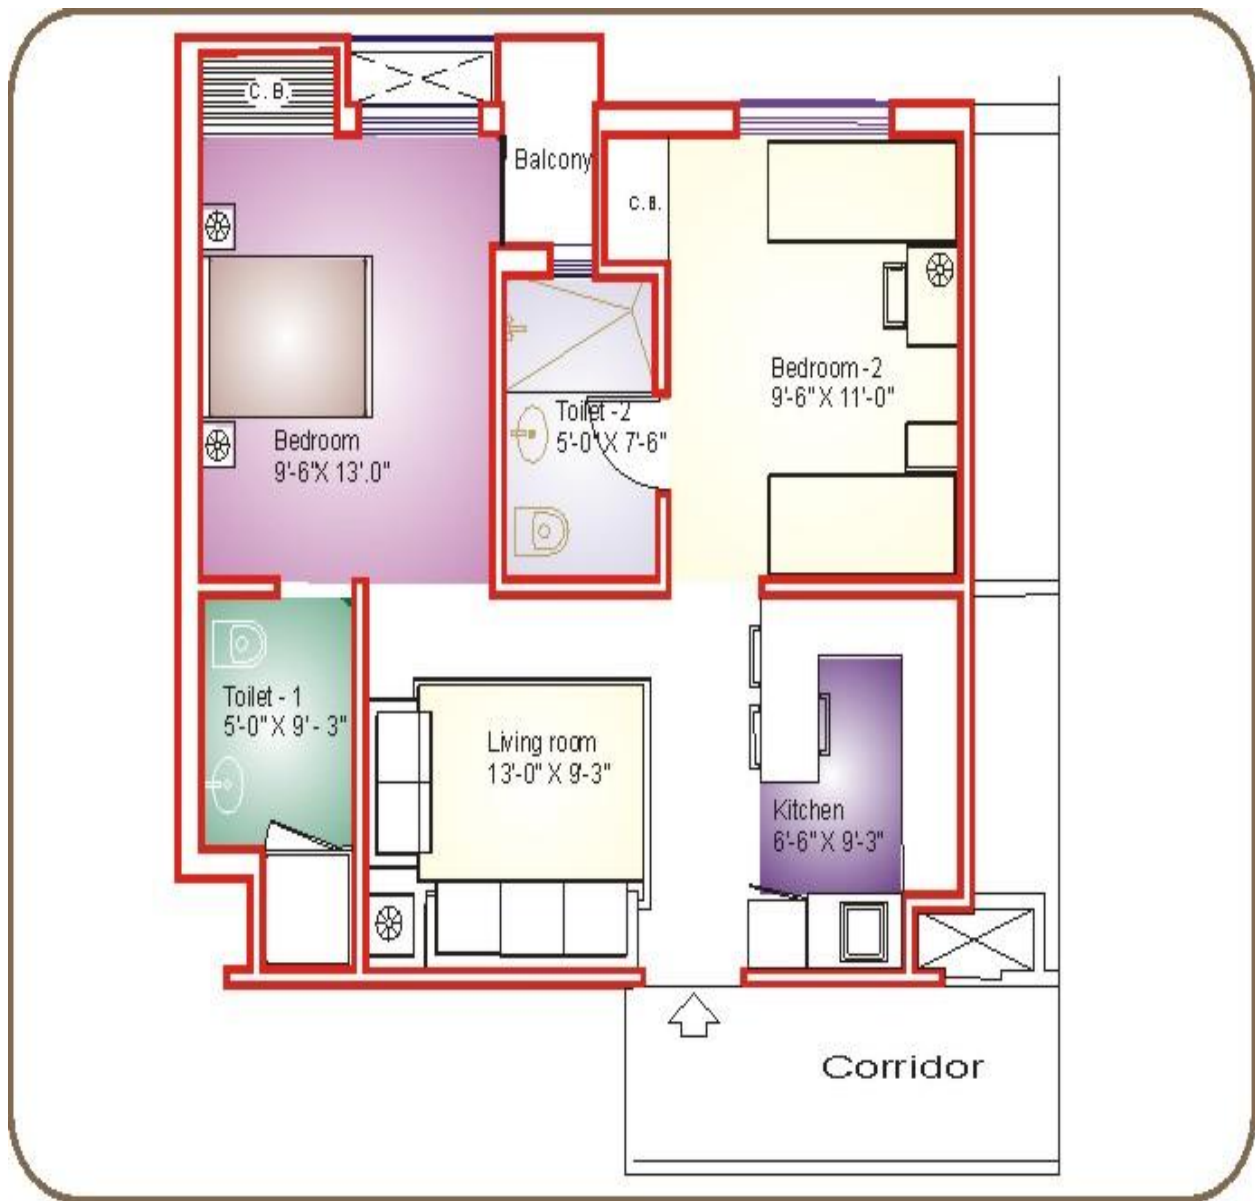

## Floor Plans Of Globus Residency

### 2 BHK (750 SQ.FT.)

# 1 BHK (410 SQ.FT.)